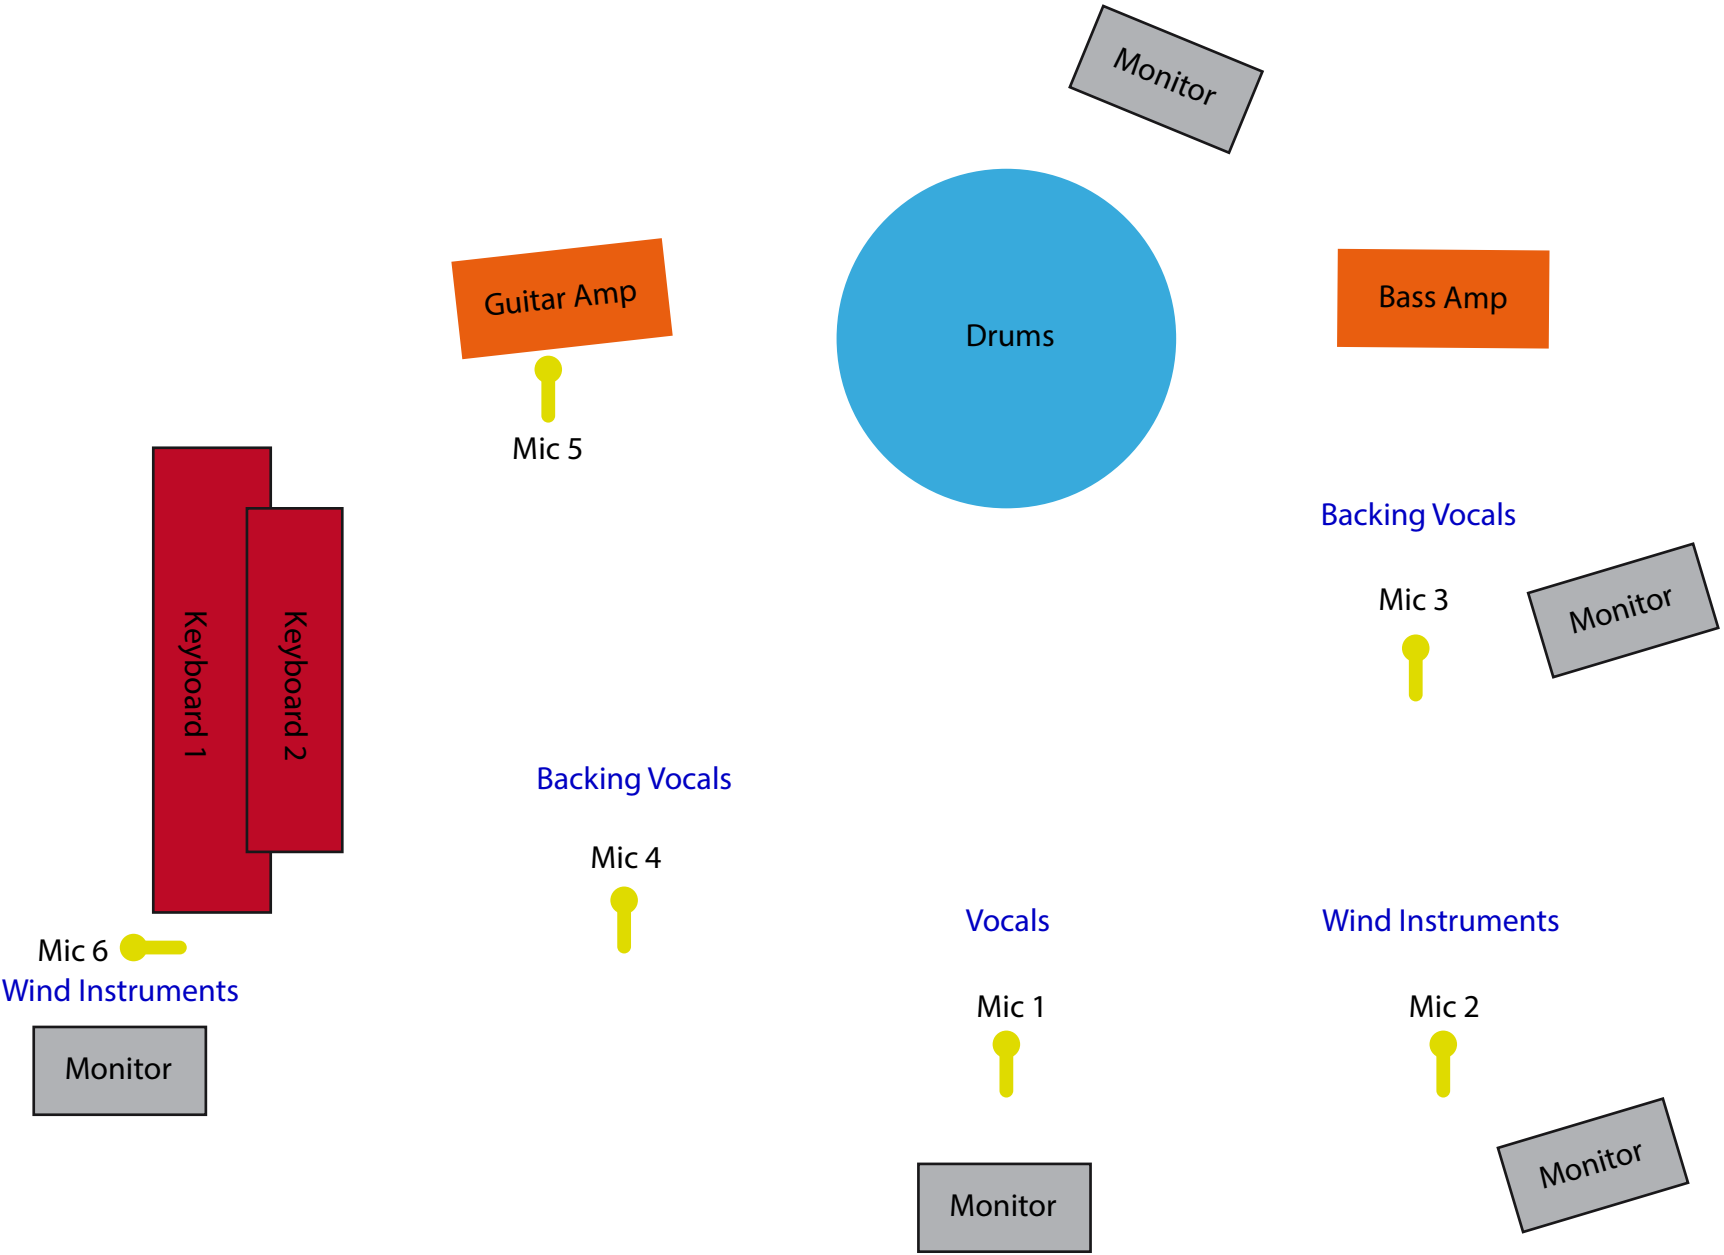

BEGA BLUES BAND - Stage

Mic 1, 3, 4 - vocals

Mic 2, 6 - wind instruments

Mic 5 - for guitar amp

Drums are miced separately

Bass Amp - line out

Two Keyboards (Nord Stage plus a Nord we will bring) - line out (stereo)
plus a stand for two keyboards or two separate keyboard stands

Guitar Amp - Fender (tubes)

THANK YOU!